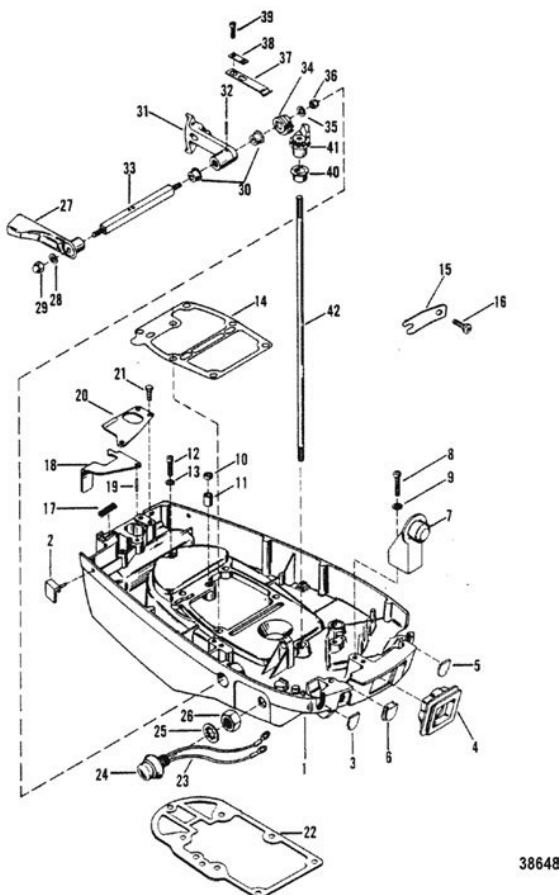

<http://churchoftheresurrectionacc.com/images/canon-eos-elan-user-manual.pdf>

Reload to refresh your session. Being a leader is the philosophy of Mercury Specifically the ignition system. I have one with no spark. Thank you for your service. It has only been running 105 hours, during 10 years. Petter Nielsen Oksenoyvn. 41 D 1366 Lysaker Norway I am looking for Mercury