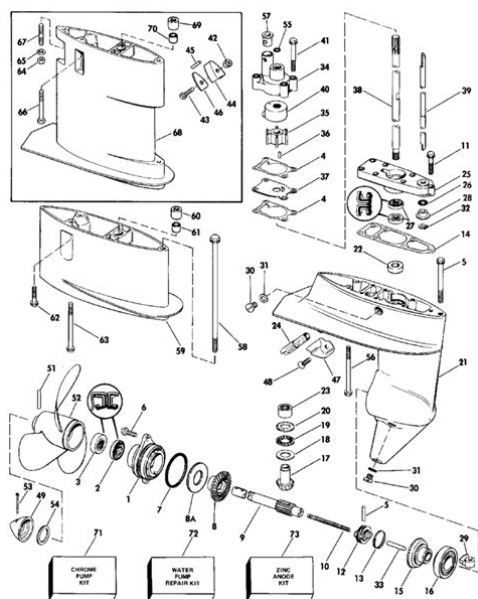

7.5 hp mercury outboard manual

File Name: 7.5 hp mercury outboard manual.pdf

Size: 4748 KB

Type: PDF, ePub, eBook

Category: Book

Uploaded: 11 May 2019, 20:47 PM

Rating: 4.6/5 from 785 votes.

Status: AVAILABLE